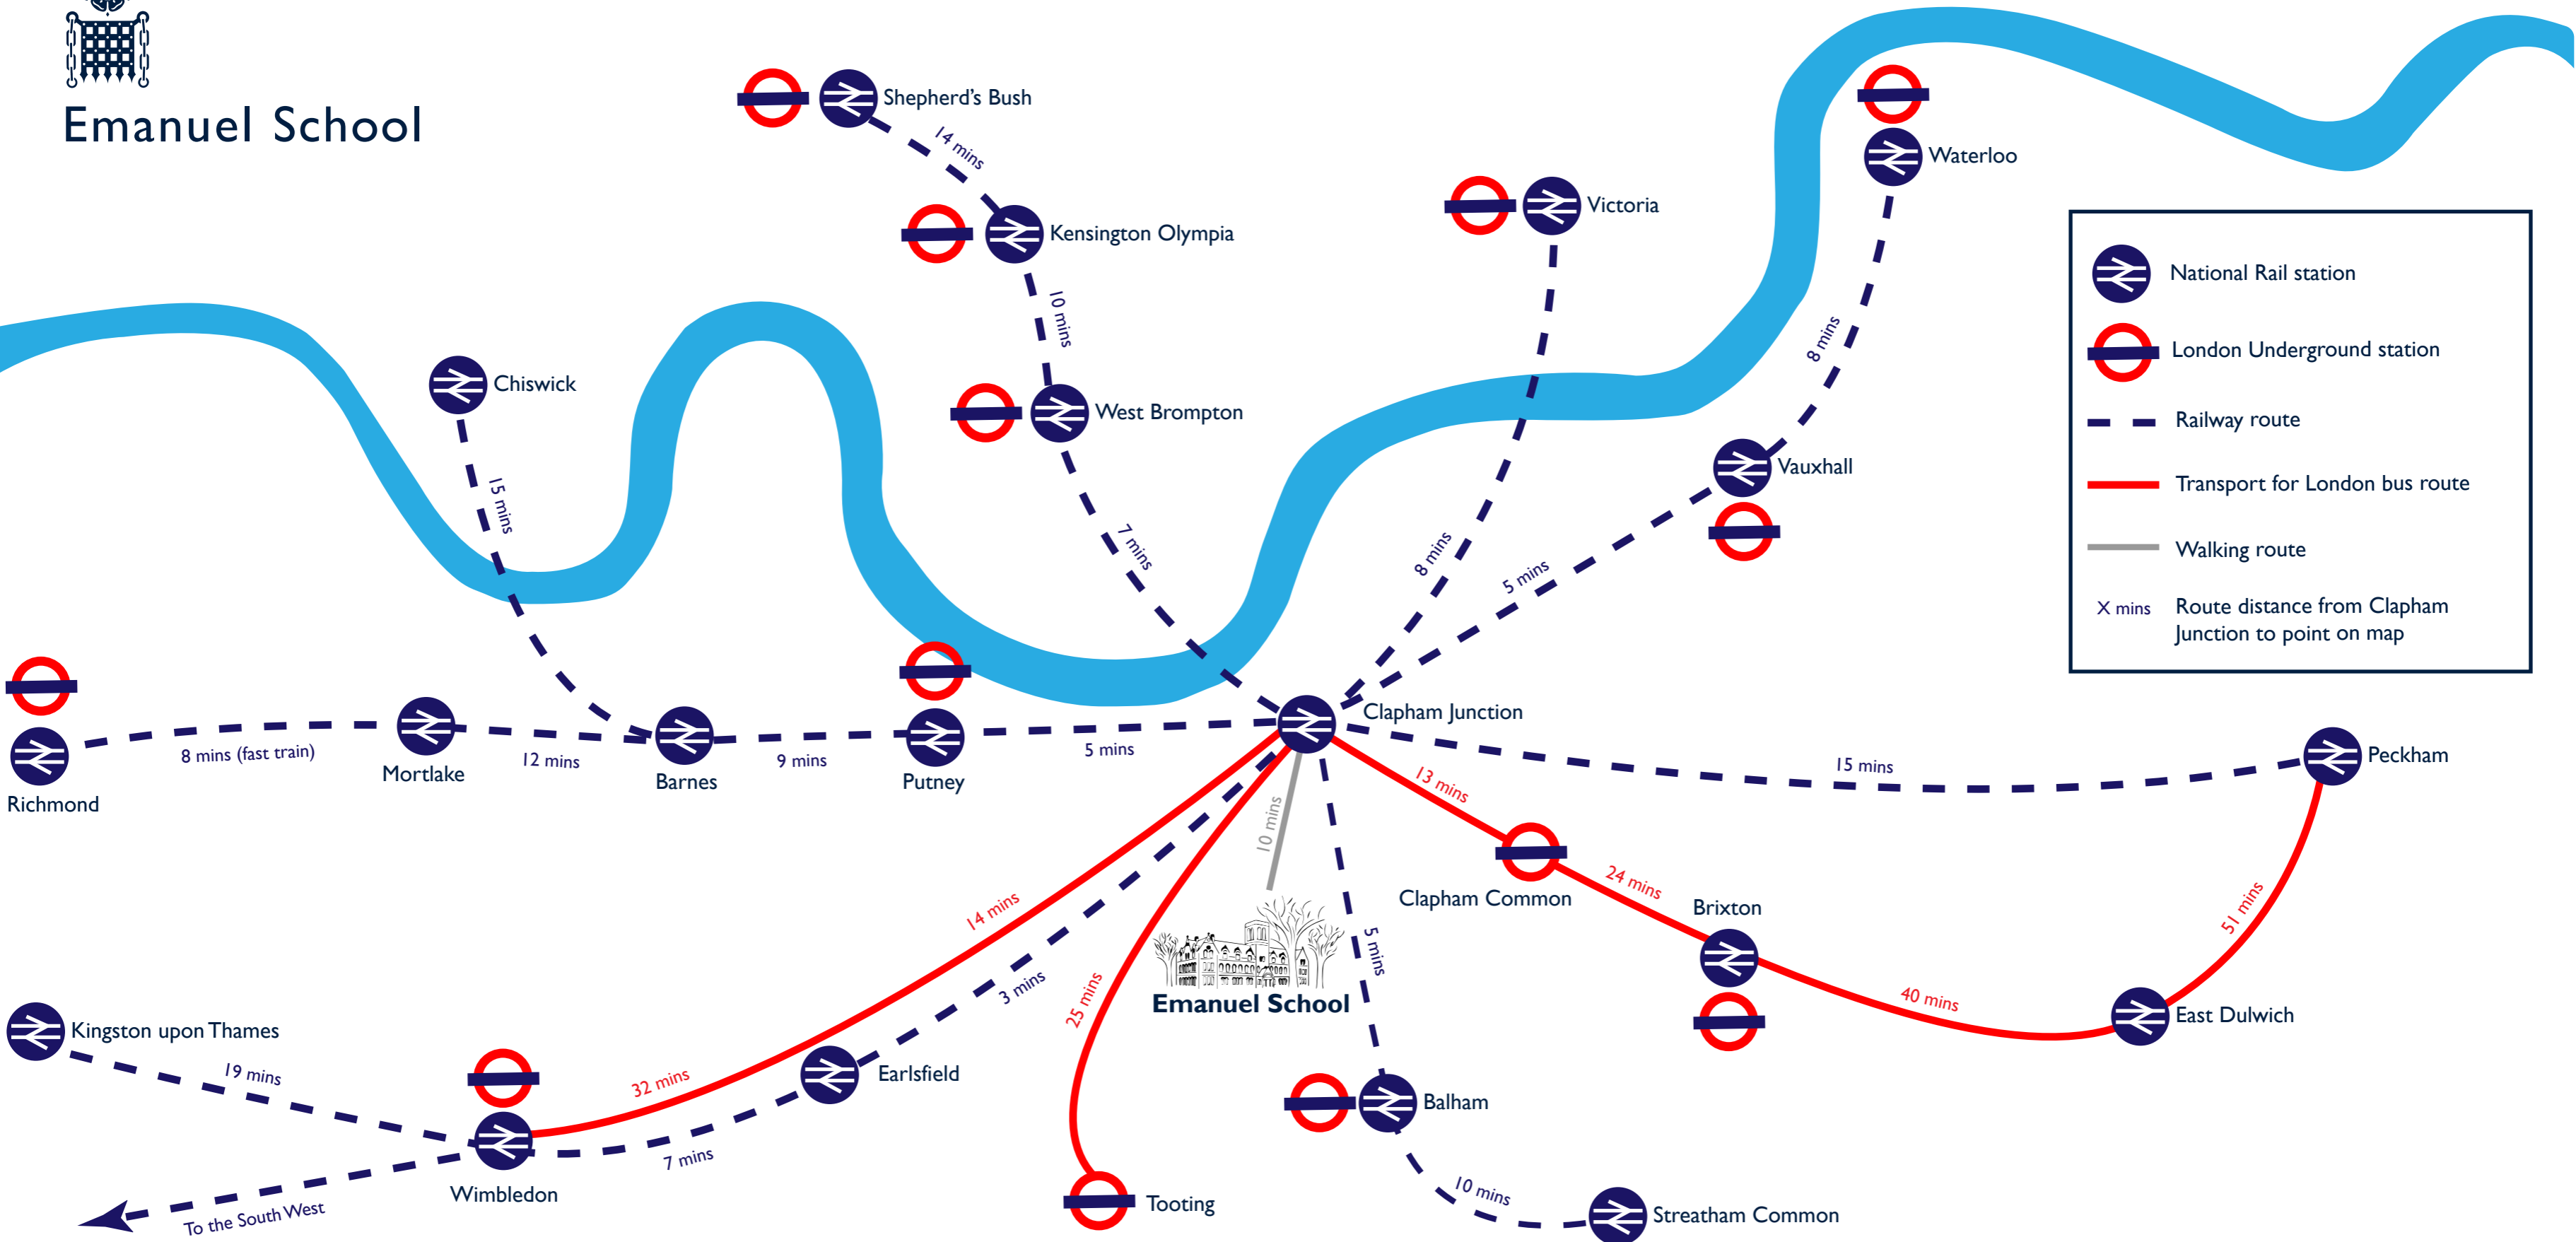

# Emanuel School

	National Rail station
	London Underground station
	Railway route
	Transport for London bus route
	Walking route
X mins	Route distance from Clapham Junction to point on map